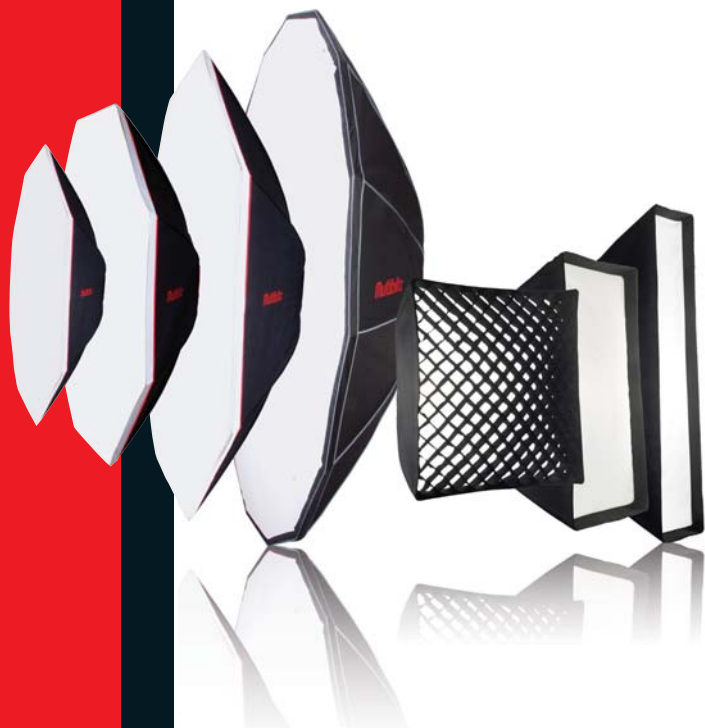

PROFESSIONAL LIGHTING +

STUDIO ACCESSORIES

SOFTBOXES

MADE IN GERMANY

CODE 02.07

Multiblitz