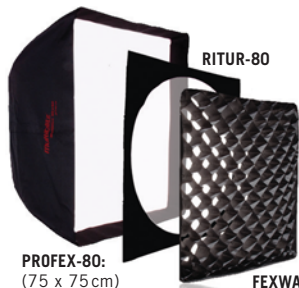

RIRIP-30: (30 x 140cm)
RECWAN-30

LUFEX-65:
(65 x 65cm)

RIFEX-80: (75 x 75cm)

RITUR-80

FEXWAN-80

RIREC-80:
(80 x 140cm)
RECWAN-80

RIFEX-110:
(102x 102cm)

RITUR-110

FEXWAN-110

RIREC-60:
(60 x 100cm)

PROTUR:
(30 x 100cm)

RECWAN-60

RITUR-80

PROFEX-80:
(75 x 75 cm)

FEXWAN-80

PROREC-60:
(60 x 100 cm)