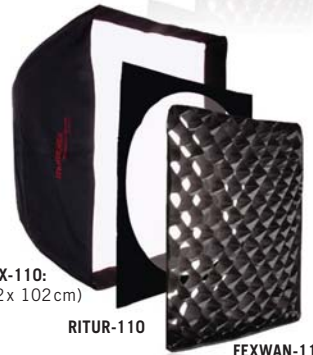

RIRIP-30: (30 x 140cm)
RECWAN-30

LUFEX-65:
(65 x 65cm)

RIFEX-80: (75 x 75cm)

RITUR-80

FEXWAN-80

RIREC-80:
(80 x 140cm)
RECWAN-80

RIFEX-110:
(102x 102cm)

RITUR-110