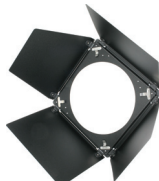

COMSOF
soft disc

COMSAB-1
2-flap barn doors

3 grid sizes
RIWAN-S/M/L
honeycomb filter

RISOF
soft disc

RISAB-34
4-flap barn doors

COMWAL-1
honeycomb filter,
for COMMUL-1

COMMUL-1
light tub,
(50 x 50 cm)

VATHRU
umbrella,
translucent
∅ 65 cm