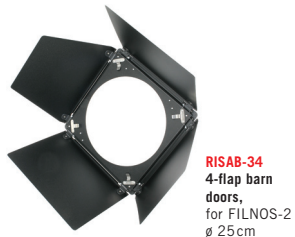

COMKAP
protection cap

PROXKLA
protection glass

PROXSTU-6/10-/12*
halogen light,
650-, 1000-, or 1250 W

LIGHT SHAPERS

COMSCH
umbrella
reflector

FILNOS
standard reflector,
silver

PROXAB
4-flap barn doors

FILNOS-2
standard reflector
large, silver

RISAB-34
4-flap barn
doors,
for FILNOS-2
ø 25 cm

VATHRU
umbrella,
translucent, ø 80 cm

VARES
umbrella,
white, ø 80 cm

X-FEX-60
softbox, (60 x 60 cm)

X-REC-80 softbox, (60 x 80 cm)

NEW!
X-TUR striplight insert,
for X-REC-80