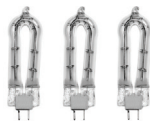

PROFESSIONAL LIGHTING +

STUDIO HALOGEN LIGHTING // STUDIO ACCESSORIES

UNIT

(*PROXAB NOT INCLUDED WITH SINGLE UNIT)

P-TYPE BAYONET

THE PROX SYSTEM

halogen

UHAL-6/10/12
U-shaped halogen tubes,
650-, 1000-, and 1250 W

COMKAP
protection cap

PROXKLA
protection glass

PROXSTU-6/10-/12*
halogen light,
650-, 1000-, or 1250 W

LIGHT SHAPERS

COMSCH
umbrella
reflector

FILNOS
standard reflector,
silver

PROXAB
4-flap barn doors

FILNOS-2
standard reflector
large, silver

RISAB-34
4-flap barn
doors,
for FILNOS-2
ø 25 cm

VATHRU
umbrella,
translucent, ø 80 cm

VARES
umbrella,
white, ø 80 cm

X-FEX-60
softbox, (60 x 60 cm)

X-REC-80 softbox, (60 x 80 cm)

NEW!
X-TUR striplight insert,
for X-REC-80