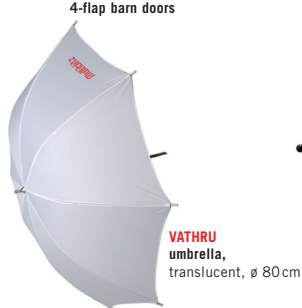

RISAB-34
4-flap barn
doors,
for FILNOS-2
ø 25 cm

VATHRU
umbrella,
translucent, ø 80 cm

VARES
umbrella,
white, ø 80 cm

X-FEX-60
softbox, (60 x 60 cm)

X-REC-80 softbox, (60 x 80 cm)

NEW!
X-TUR striplight insert,
for X-REC-80