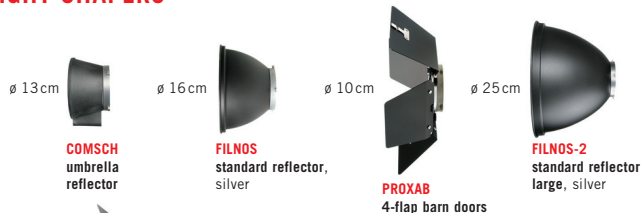

LIGHT SHAPERS